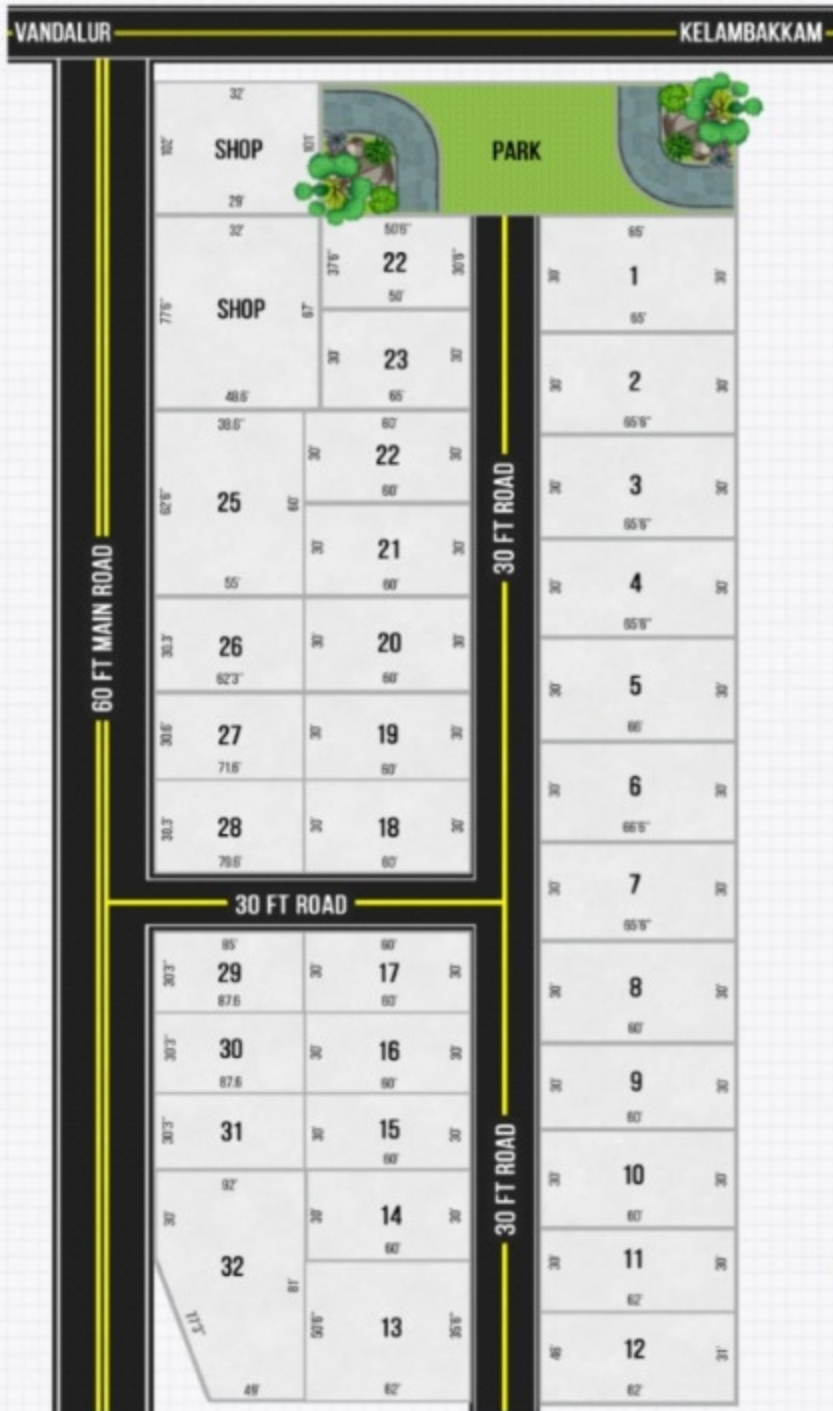

LAYOUT

EASY ACCESS TO ANYWHERE

PLOT NO	AREA Sq.Ft
1	2193
2	1950
3	1957
4	1965
5	1972
6	1987
7	1980
8	1882
9	1800
10	1800
11	1800
12	2310
13	2580
14	1800
15	1800
16	1800
17	1800
18	1800
19	1800
20	1800
21	1800
22	1800
23	1500
24	1687
25	2805
26	1758
27	2022
28	2274
29	2598
30	2673
31	2741
32	6764
SHOP	2153

Gita garden

A LOCATION BLEND WITH
NATURE
AND PEACE

DTCP - APPROVED PLOTS NEAR
KANDIGAI

APPROVAL NO - 86/2016

LAYOUT FEATURES

- ✓ Gated Community
- ✓ Approved by CMDA
- ✓ Construction - ready plots
- ✓ 24 x 7 security
- ✓ Blacktop roads
- ✓ Beautiful avenues bordered by trees
- ✓ Potable water
- ✓ Surrounded by houses
- ✓ Close proximity to restaurants, schools, hospitals, spiritual centers and banks
- ✓ Clear land title