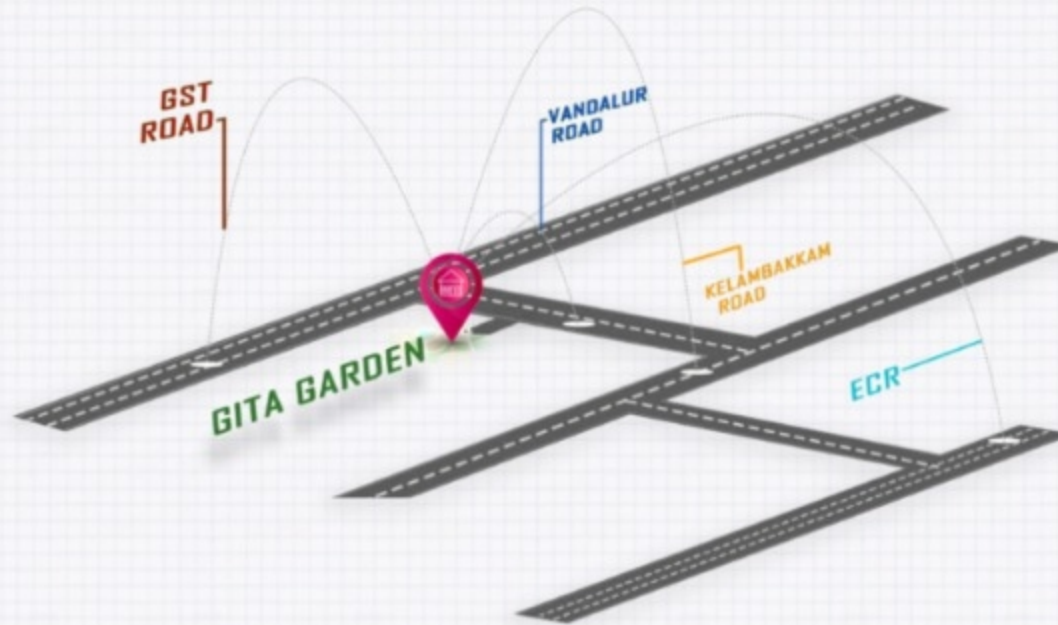

LAYOUT

EASY ACCESS TO ANYWHERE

PLOT NO	AREA Sq.Ft
1	2193
2	1950
3	1957
4	1965
5	1972
6	1987
7	1980
8	1882
9	1800
10	1800
11	1800
12	2310
13	2580
14	1800
15	1800
16	1800
17	1800
18	1800
19	1800
20	1800
21	1800
22	1800
23	1500
24	1687
25	2805
26	1758
27	2022
28	2274
29	2598
30	2673
31	2741
32	6764
SHOP	2153

Gita garden

A LOCATION BLEND WITH
NATURE
AND PEACE

DTCP - APPROVED PLOTS NEAR
KANDIGAI

APPROVAL NO - 86/2016

LAYOUT FEATURES

- ✓ Gated Community
- ✓ Approved by CMDA
- ✓ Construction - ready plots
- ✓ 24 x 7 security
- ✓ Blacktop roads
- ✓ Beautiful avenues bordered by trees
- ✓ Potable water
- ✓ Surrounded by houses
- ✓ Close proximity to restaurants, schools, hospitals, spiritual centers and banks
- ✓ Clear land title